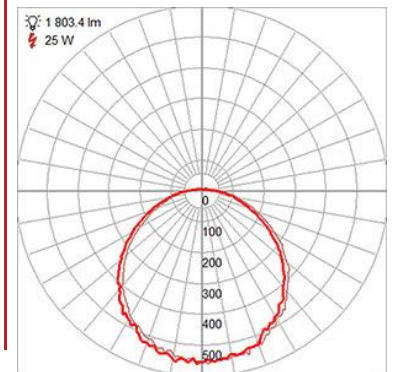

IES FILE

In addition to Access Lighting's purchase and warranty terms and conditions, by signing below or placing an order, you agree that you are authorized to bind the entity placing any order and acknowledge the following: All of sizes and measurements are approximate and all images are for illustrative purposes only. In the event of an inconsistency, the "Product Measurements" section controls. There also may be slight differences in the colors and designs compared to the displayed and printed images.