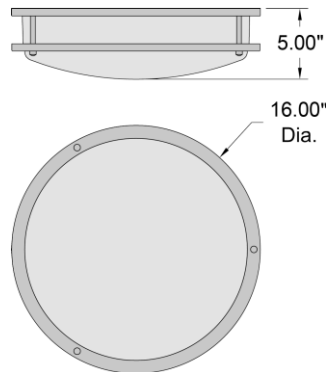

Stock Code: **20472LEDD-CH/SACR**

Collection: Sparc

PRODUCT INFORMATION

Base: 20472 Parent: 20472LEDD
Mounting Type: Ceiling UPC: 641594231908
Finish: Chrome
Diffuser: Starry Acrylic

PRODUCT MEASUREMENTS

FIXTURE	BACKPLATE / CANOPY
Length:	Length
Width:	Width:
Diameter 16"	Diameter: 16"
Height: 5"	Height: 0.5"
Extension:	
Overall Height:	

TECHNICAL SPECIFICATIONS

SPECIFICATIONS

Frame Material: Steel
Diffuser Material: Acrylic
Lamping Type: SSL (Dedicated LED) Jbox: Standard
Lamping Base: SSL Lamp Wattage: 25 W
Lamp Quantity: 1 Total Wattage: 25 W
Voltage: 120v Lamps Included: Yes

Additional Notes:

Custom Finish 5 Piece Minimum Order Quantity; Optional Color Temperature 100 Piece Minimum Order Quantity

Project Name: _____

Location: _____

Type: _____

Quantity: _____

Notes: _____

LINE DRAWING

IES FILE

In addition to Access Lighting's purchase and warranty terms and conditions, by signing below or placing an order, you agree that you are authorized to bind the entity placing any order and acknowledge the following: All of sizes and measurements are approximate and all images are for illustrative purposes only. In the event of an inconsistency, the "Product Measurements" section controls. There also may be slight differences in the colors and designs compared to the displayed and printed images.